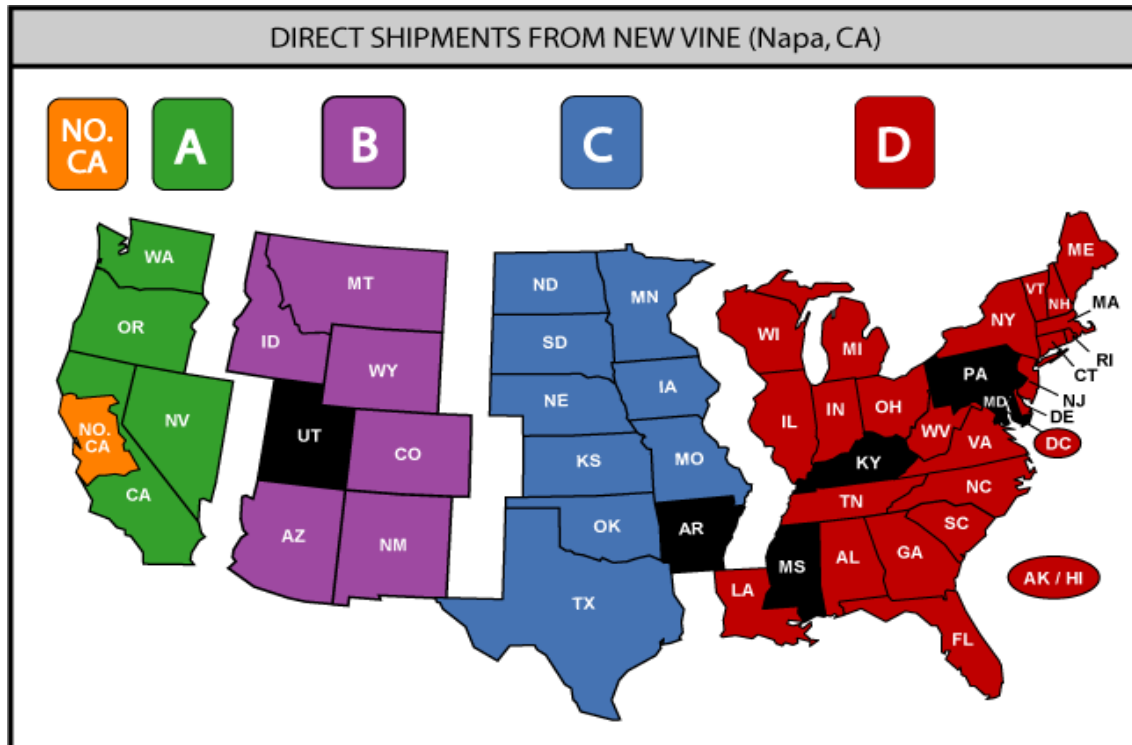

Bottle Count	ECONOMY - 4-7 Business Days					EXPRESS - 2-3 Business Days					2-DAY				
	NO. CA	ZONE A	ZONE B	ZONE C	ZONE D	NO. CA	ZONE A	ZONE B	ZONE C	ZONE D	NO. CA	ZONE A	ZONE B	ZONE C	ZONE D
1	14.65	15.81	16.68	17.13	17.83	17.95	18.90	20.41	23.53	25.04	18.35	20.28	22.96	25.62	27.12
2	15.40	16.21	17.23	17.79	18.81	20.33	21.56	23.26	27.42	29.78	20.45	23.10	26.94	32.95	33.99
3	17.13	17.97	19.17	20.16	22.40	23.76	25.41	27.52	33.02	36.23	24.14	28.05	33.10	39.06	41.24
4	20.14	20.82	21.59	23.67	26.79	27.51	29.62	32.55	39.34	43.46	27.91	32.95	38.97	47.04	49.17
5	22.76	23.55	24.88	27.41	31.19	31.12	33.96	37.26	44.78	49.86	31.55	37.45	45.12	54.41	57.56
6	24.06	24.99	26.59	29.40	33.58	32.29	35.57	38.48	46.79	52.27	34.12	40.49	48.57	59.19	62.82
7	25.01	25.72	29.40	32.85	37.62	34.28	37.38	39.96	51.11	54.30	37.74	44.70	54.66	66.25	70.36
8	25.52	26.60	30.68	34.58	39.85	35.77	39.25	43.12	57.05	57.79	39.53	47.17	57.74	70.25	74.73
9	26.14	27.52	31.63	35.76	41.46	37.33	41.12	46.76	61.42	61.29	41.40	49.79	60.59	72.98	77.64
10	26.61	29.48	33.66	38.16	44.40	39.60	43.78	50.53	66.02	65.50	41.62	50.56	62.37	78.50	83.09
11	27.47	30.01	34.92	39.66	46.49	41.08	45.57	55.38	69.62	68.45	42.47	51.55	63.46	83.02	88.01
12	28.35	30.50	36.56	42.57	48.30	43.19	48.41	57.56	73.50	72.80	42.96	52.23	64.98	88.74	92.42

Note: In addition to the blacked out states, we cannot ship wines to Alabama, Delaware, Indiana, Louisiana, Maine, Massachusetts, Michigan, New Jersey, New York, Oklahoma, Ohio, South Dakota, Tennessee, Vermont, or Washington DC.